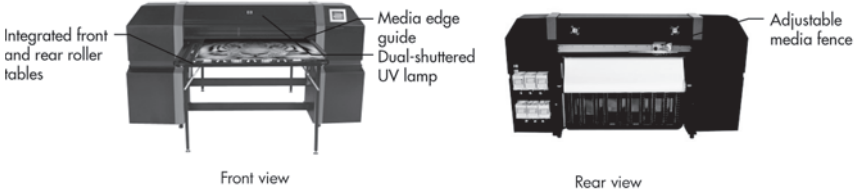

Model specifications and schematic (continued)

H45500 (CH107A)	
Shipping Weight	894 lb
1 RIP dependent.	

HP Designjet H45000 Series

Supplies and accessories

For complete supplies information please visit www.hp.com/supplies.

Ink				
• HP 788 Black Ink Cartridge	CH119A	• HP 788 Magenta Ink Cartridge	CH117A	• Onyx® Postershop® RIP Software
• HP 788 Cyan Ink Cartridge	CH116A	• HP 788 Yellow Ink Cartridge	CH118A	• Onyx® Production House RIP Software
• HP 788 Light Cyan Ink Cartridge	CH120A	• HP 1-liter UV Printhead Flush	CH122A	• HP UV Replacement Bulb
• HP 788 Light Magenta Ink Cartridge	CH121A	Other	CH225A	• HP Floor Switch
		• HP RIP Software		
				CH228A
				CH229A
				CH231A
				CH233A

Additional information

Sales	Services	Reseller
• www.designjet.hp.com • Data Sheet 4AA1-7099ENW	• http://www.hp.com/go/services	• http://hp.com/partners/us
Technical Support	Third-party solutions	Supplies and accessories
• www.hp.com/support	• www.hpgsc.com	• www.hp.com